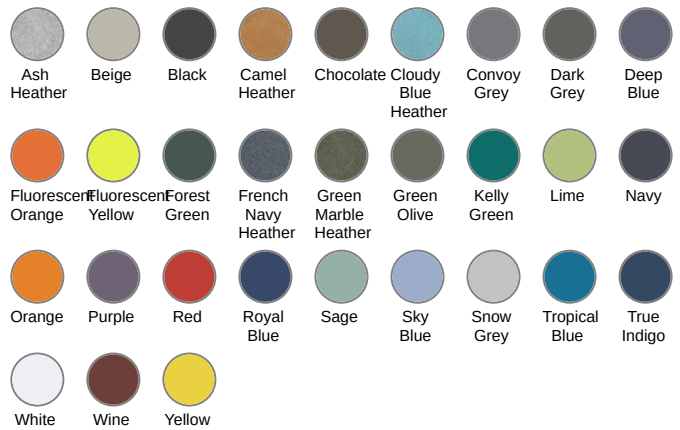

KARIBAN

K911

Veste micropolaire zippée homme

- Traitement antiboulochage : maintien aspect lisse et doux dans le temps.
- Excellente isolation thermique.
- Résistante et facile d'entretien.

100% polyester micropolaire antiboulochage. 2 poches zippées sur le côté. Fermeture zippée. Poids moyen en taille L : 540g.

S M L XL XXL 3XL 4XL 5XL 300 g/m²

Tableau équivalence des tailles par pays en dernière page.

Certifications

Informations Complémentaires

Logistique

Pays d'origine

CN - Chine
BD - Bangladesh

Code douanier

61103099

Existe aussi en version

K907

K920

K907

Ash Heather

Beige

Black

Camel Heather

Chocolate

Cloudy Blue Heather

Convoy Grey

Dark Grey

Deep Blue

Fluorescent Orange

Fluorescent Yellow

Forest Green

French Navy Heather

Green Marble Heather

Green Olive

Kelly Green

Lime

Navy

Orange

Purple

Red

Royal Blue

Sage

Sky Blue

Snow Grey

Tropical Blue

True Indigo

White

Wine

Yellow